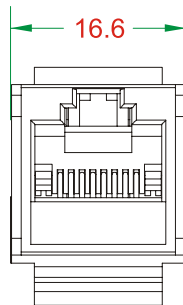

Jack Insertion Cycle : Over 30K Cycles (min.)

Lock Bar Tension : 15 kgs (min.)

Operation Temperature : -40°C ~ +70°C

Spec

LOCKING FUNCTION KEYSTONE JACK

Unit : mm

(Punch Down Type)

(Toolless Type)