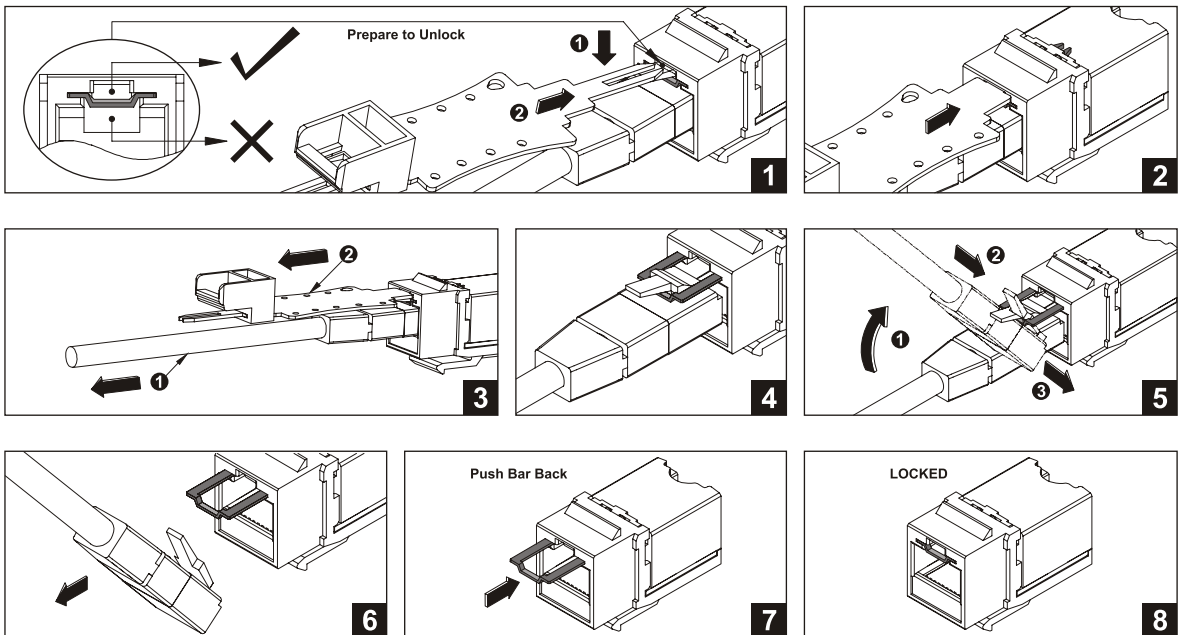

Suitable

Not Suitable

Instruction Manual

Instruction Manual

Insert the plug

Pull out the plug

Comparison

Suppliers	EPN	SM	PD	AP	LG	R	LV
For RJ45 Security	V	V	V	V	V	V	V
For RJ12 / RJ11 Security	V	X	X	X	X	X	X
Socket Side Security	V	Special Cover & Key (Easy to Loss)	Special Cover & Key (Easy to Loss)	Special Lock & Key (Easy to Loss)	Special Lock & Key (Easy to Loss)	Special Connector & Key (Easy to Loss)	X
Connector Side Security	Standard Patch Cord	Special Patch Cord & Key	Special Patch Cord & Key	X	Special Patch Cord & Key	Special Patch Cord & Key	Special Patch Cord & Key
Socket & Connector Security Both	One pc. key	One pc. key	Two pcs. key	X	Two pcs. key	Two pcs. key	X
If key lost	Can be unlocked by special way	No way unlock or buy a new key	No way unlock or buy a new key	No way unlock or buy a new key	No way unlock or buy a new key	No way unlock or buy a new key	No way unlock or buy a new key
Space Saving	V	V	X	X	X	X	X
Cost Saving	V	X	X	X	X	X	X