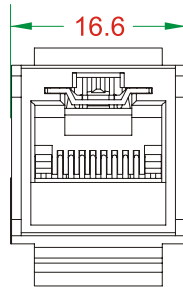

Jack Insertion Cycle : Over 30K Cycles (min.)

Lock Bar Tension : 15 kgs (min.)

Operation Temperature : -40°C ~ +70°C

Spec

LOCKING FUNCTION KEYSTONE JACK

Unit : mm

(Punch Down Type)

(Toolless Type)