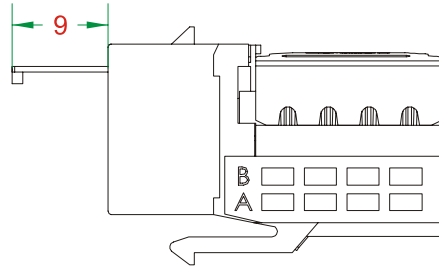

Jack Insertion Cycle : Over 30K Cycles (min.)

Lock Bar Tension : 15 kgs (min.)

Operation Temperature : -40°C ~ +70°C

Spec

LOCKING FUNCTION KEYSTONE JACK

Unit : mm

(Punch Down Type)

(Toolless Type)