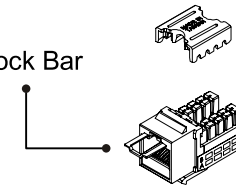

Specification :

Materials :

Body : Fireproof ABS UL-94V0

Jack : 8P8C 50 micro inches gold plated

PCB : FR-4 / UL-94V0

IDC Cap : Fireproof ABS UL-94V0

IDC Body : Fireproof ABS UL-94V0

IDC Pin : Bronze & Tinned

Lock Bar : Metal (SPCC)

Key : Metal (SPCC) & PVC Molding

Lock Bar