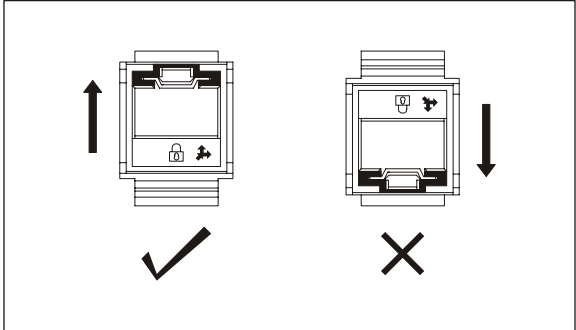

Military Dept.

Shopping Center

Testing

IDC Tension Testing (1.5-2kgs)

Lock Bar Tension Testing (15kgs)

Jack Lifetime (31729 Times)

Caution

Caution !