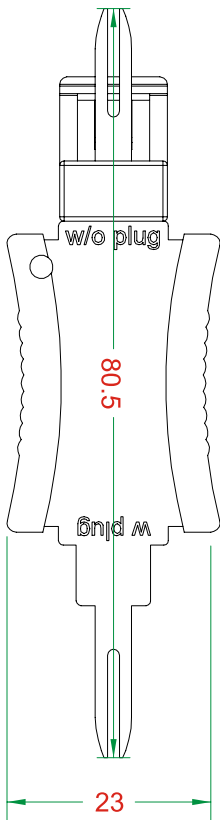

Punch Down Tool :

M Type IDC : For 110 Standard Punch Down Tool Only

Dual Type IDC : For Krone & 110 Standard Punch Down Tool

Tooless Type IDC : Tooless & Suits Krone & 110 Standard Punch Down Tool also

Installation :

IDC Pin : Bronze & Tinned

Lock Bar : Metal (SPCC)

Key : Metal (SPCC) & PVC Molding

Lock Bar

Key

Electrical Specifications:

Insulation Resistance : 500M ohms (min.)

Contact Resistance : 20m ohms (max.)

Jack Insertion Cycle : Over 30K Cycles (min.)

Lock Bar Tension : 15 kgs (min.)

Operation Temperature : -40°C ~ +70°C

Spec

LOCKING FUNCTION KEYSTONE JACK

Unit : mm

(Punch Down Type)

(Toolless Type)