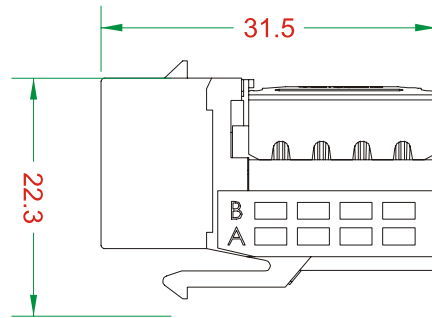

Jack Insertion Cycle : Over 30K Cycles (min.)

Lock Bar Tension : 15 kgs (min.)

Operation Temperature : -40°C ~ +70°C

Spec

LOCKING FUNCTION KEYSTONE JACK

Unit : mm

(Punch Down Type)

(Toolless Type)