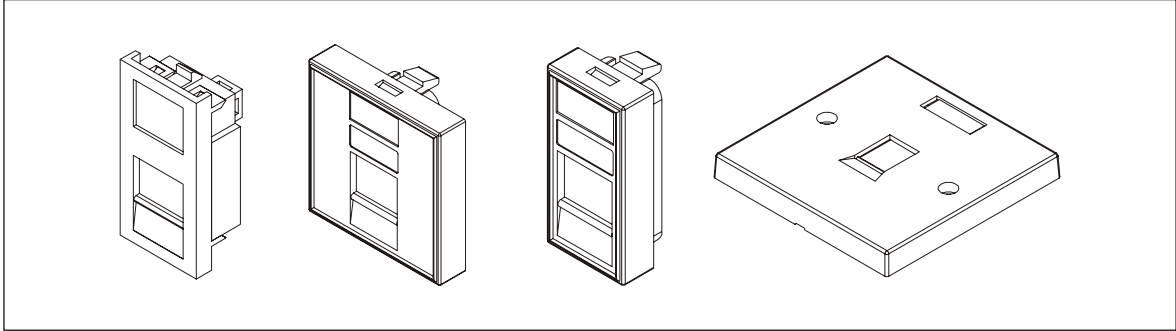

Not Suitable