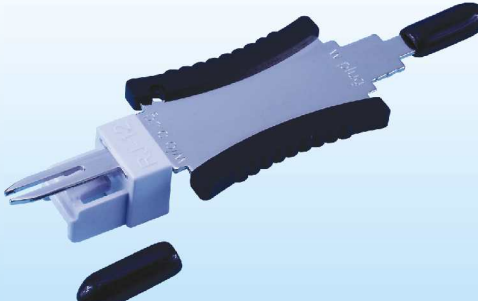

PS: You can key in "RJ45 Lock" or "RJ45 Secure" on internet to find more images & video informations on these products!

Yours faithfully
EPNEW ELECTRONICS CO., LTD.

Frank Huang
General Manager

INDEX

Lock Jack	1 ~ 2
Spec	3 ~ 4
Application	5
Testing	6
Caution	7
Instruction Manual	8
Comparison	9

Lock Jack

Slim Type Lock Keystone Jack

X KTVMK - X X X
X KTVNK - X X X

CAT. X	TYPE	IDC CAP	COLOR
E : C5e 6 : C6	U : Unshielded S : Half shielded F : Fully shielded	0 : w / o 1 : w / h	BK : Black I V : Ivory RD : Red GN : Green WH : White BL : Blue OR : Orange YL : Yellow GY : Gray MT : Metal TIN : Tin

XKTVMK-XXX : 110 IDC Block
XKTVNK-XXX : Krone IDC Block

EX : EKTVMK-U1WH : Cat.5e UTP Keystone Jack , Vertical Narrow Type , 110 Block Locking Function with cap , White

X KTVNKL - U 1 X

CAT. X	COLOR
E : C5e 6 : C6	BK : Black I V : Ivory RD : Red GN : Green WH : White BL : Blue OR : Orange YL : Yellow GY : Gray MT : Metal TIN : Tin