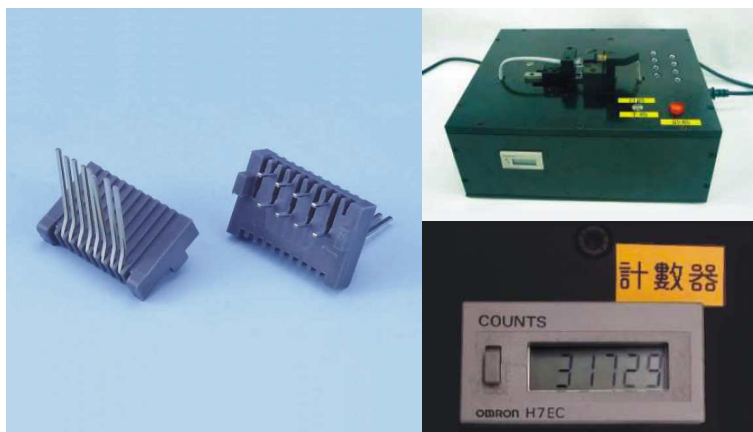

Military Dept.

Shopping Center

Testing

IDC Tension Testing (1.5-2kgs)

Lock Bar Tension Testing (15kgs)

Jack Lifetime (31729 Times)

Caution

Caution !