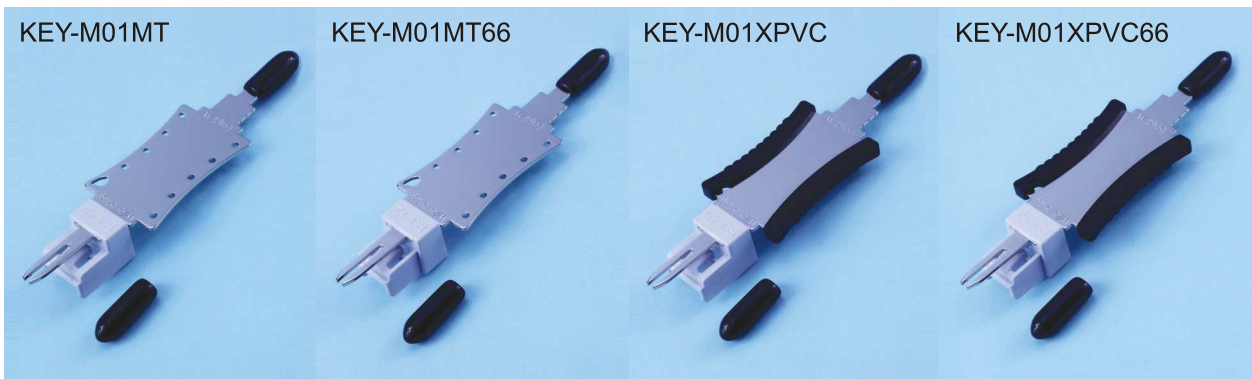

KEY

KEY-M01MT : Metallic Key For RJ-45

KEY-M01MT66 : Metallic Key For RJ-12

KEY-M01XPVC : Metallic Key For RJ-45 with PVC Molding

KEY-M01XPVC66 : Metallic Key For RJ-12 with PVC Molding

COLOR
BK : Black
WH : White