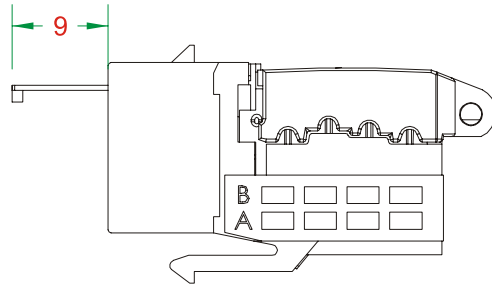

Jack Insertion Cycle : Over 30K Cycles (min.)

Lock Bar Tension : 15 kgs (min.)

Operation Temperature : -40°C ~ +70°C

Spec

LOCKING FUNCTION KEYSTONE JACK

Unit : mm

(Punch Down Type)

(Toolless Type)