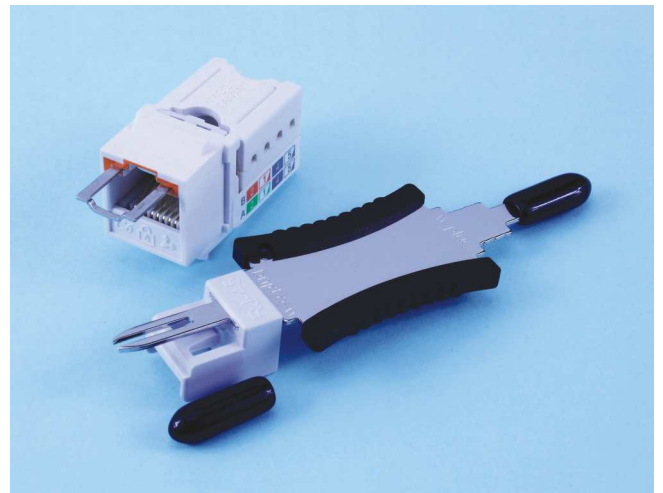

Locking & Security

RJ-45 / 12 Jack

Dear valued customers,

Lock jack is a brand new product, many famous companies like: Siemon, Panduit, AMP, R&M, Legrand ... now have put locking products on their priority developing products list.

It is very difficult to install locking facilities on RJ45 socket side, due to room available is very small and IEC-603 standard dimensions regulation are very strictly, so others just add an extra component on RJ45 connector! During the past two years we have overcome a lot of difficulties to finalize locking function on RJ45 & RJ12 socket, our **lock jack** can accept universal RJ45 & RJ12 patch cords.