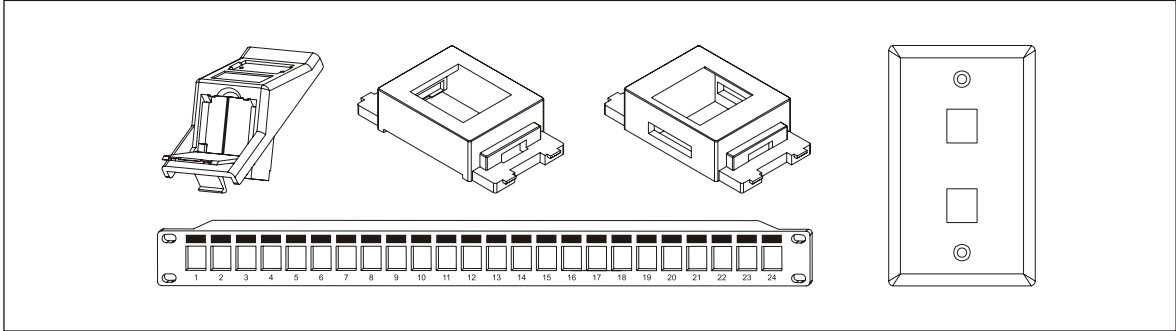

Suitable

Not Suitable

Instruction Manual

Instruction Manual

Insert the plug

Pull out the plug

Comparison

Suppliers	EPN	SM	PD	AP	LG	R	LV
For RJ45 Security	V	V	V	V	V	V	V
For RJ12 / RJ11 Security	V	X	X	X	X	X	X
Socket Side Security	V	Special Cover & Key (Easy to Loss)	Special Cover & Key (Easy to Loss)	Special Lock & Key (Easy to Loss)	Special Lock & Key (Easy to Loss)	Special Connector & Key (Easy to Loss)	X
Connector Side Security	Standard Patch Cord	Special Patch Cord & Key	Special Patch Cord & Key	X	Special Patch Cord & Key	Special Patch Cord & Key	Special Patch Cord & Key
Socket & Connector Security Both	One pc. key	One pc. key	Two pcs. key	X	Two pcs. key	Two pcs. key	X
If key lost	Can be unlocked by special way	No way unlock or buy a new key	No way unlock or buy a new key	No way unlock or buy a new key	No way unlock or buy a new key	No way unlock or buy a new key	No way unlock or buy a new key
Space Saving	V	V	X	X	X	X	X
Cost Saving	V	X	X	X	X	X	X