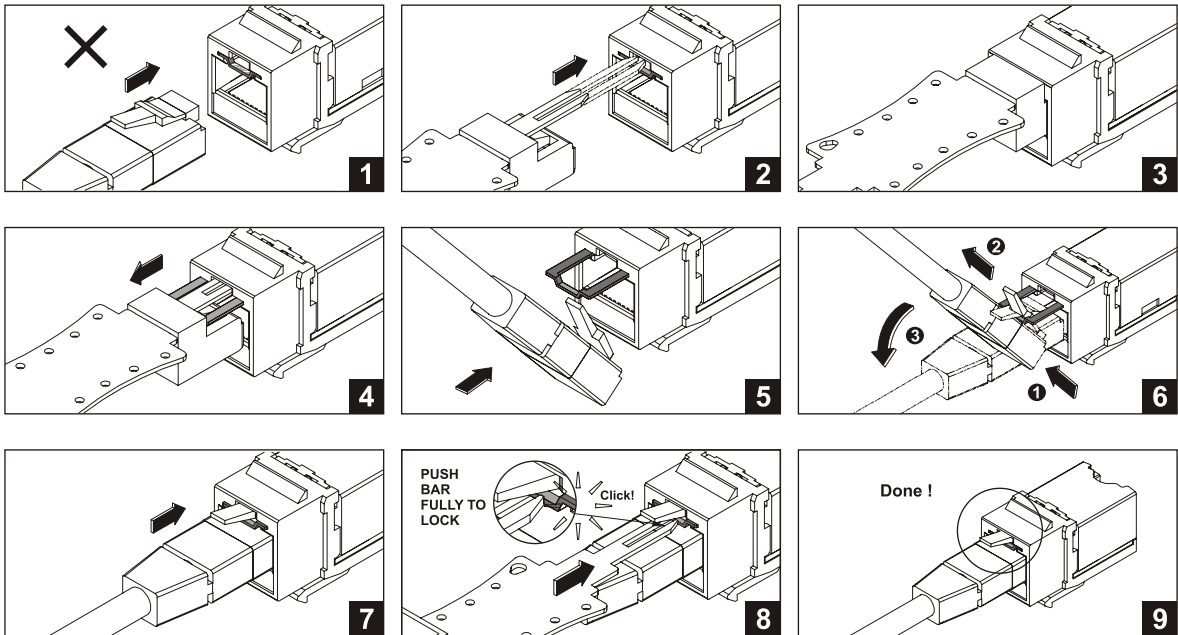

Suitable

Not Suitable

Instruction Manual

Instruction Manual

Insert the plug

Pull out the plug

Comparison

Suppliers	EPN	SM	PD	AP	LG	R	LV
For RJ45 Security	V	V	V	V	V	V	V
For RJ12 / RJ11 Security	V	X	X	X	X	X	X
Socket Side Security	V	Special Cover & Key (Easy to Loss)	Special Cover & Key (Easy to Loss)	Special Lock & Key (Easy to Loss)	Special Lock & Key (Easy to Loss)	Special Connector & Key (Easy to Loss)	X
Connector Side Security	Standard Patch Cord	Special Patch Cord & Key	Special Patch Cord & Key	X	Special Patch Cord & Key	Special Patch Cord & Key	Special Patch Cord & Key
Socket & Connector Security Both	One pc. key	One pc. key	Two pcs. key	X	Two pcs. key	Two pcs. key	X
If key lost	Can be unlocked by special way	No way unlock or buy a new key	No way unlock or buy a new key	No way unlock or buy a new key	No way unlock or buy a new key	No way unlock or buy a new key	No way unlock or buy a new key
Space Saving	V	V	X	X	X	X	X
Cost Saving	V	X	X	X	X	X	X