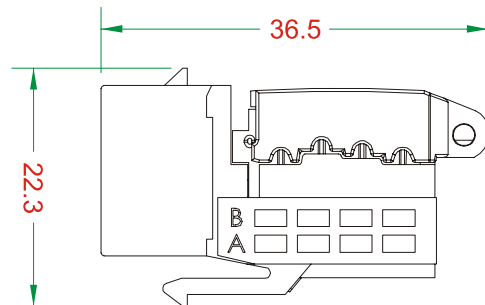

Jack Insertion Cycle : Over 30K Cycles (min.)

Lock Bar Tension : 15 kgs (min.)

Operation Temperature : -40°C ~ +70°C

Spec

LOCKING FUNCTION KEYSTONE JACK

Unit : mm

(Punch Down Type)

(Toolless Type)