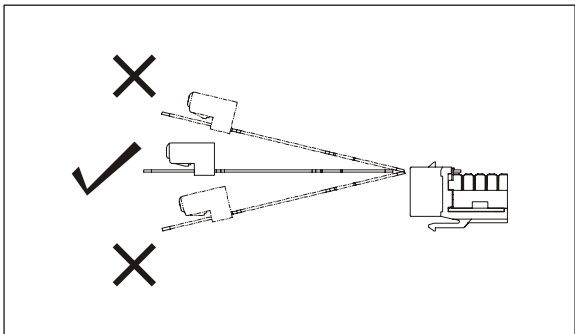

Military Dept.

Shopping Center

Testing

IDC Tension Testing (1.5-2kgs)

Lock Bar Tension Testing (15kgs)

Jack Lifetime (31729 Times)

Caution

Caution !